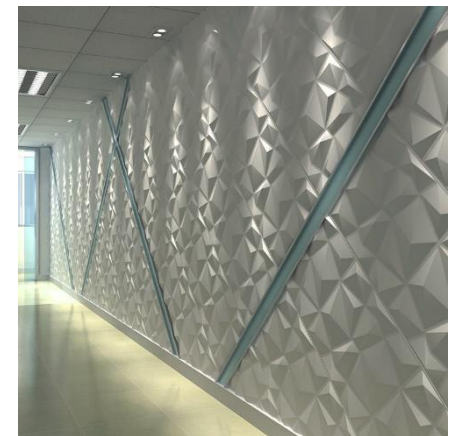

STUNNING FEATURE WALLS

Suitable for residential, commercial and hospitality environments so you can create breathtaking spaces that wow your guests and clients alike.

Waterproof as well as fire, fade and UV resistant for a stunning, long-lasting solution.