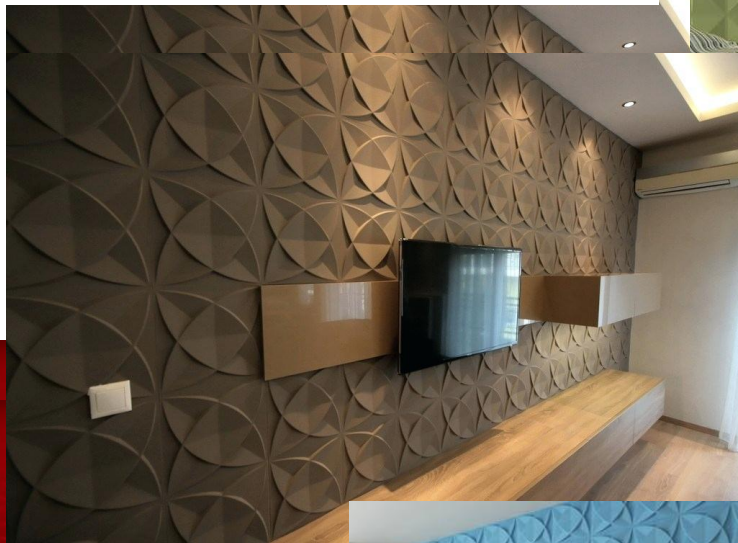

And what's more, our wall panels are lightweight, easy to install and mess-free so you can get the look you want without any of the hassle associated with tiling, wallpaper or paint.

Our service

It's not just your home that our 3D wall panels will look great in. They look stunning in commercial and hospitality settings too! Restaurants, hotels, cafés, and offices can all be transformed into mesmerizing spaces so you can wow your clients, customers and colleagues. As part of our bespoke service, we can help you to coordinate your commercial project if you need us to – just get in touch!

HYGIENIC & HASSLE FREE

Our Luxury 3D Wall Panels are made using the highest-grade PVC to ensure maximum durability.

Quick and easy self-installation using permanent or removable application methods so you can reimagine your space as many times as you wish – hassle-free!

Waterproof as well as fire, fade and UV resistant for a stunning, long-lasting solution.

Why not add some colour?

Our panels look stunning in their original state but if you fancy a more striking design, why not add some colour? Our panels work great with most emulsion paints so you can give your wall a totally unique finish.