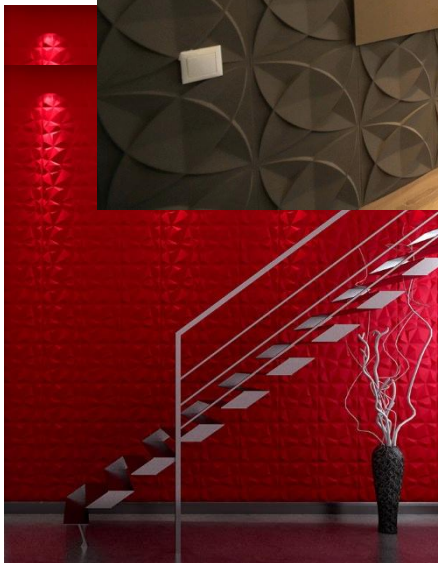

HYGIENIC & HASSLE FREE

Our Luxury 3D Wall Panels are made using the highest-grade PVC to ensure maximum durability.

Quick and easy self-installation using permanent or removable application methods so you can reimagine your space as many times as you wish – hassle-free!

Waterproof as well as fire, fade and UV resistant for a stunning, long-lasting solution.

Why not add some colour?

Our panels look stunning in their original state but if you fancy a more striking design, why not add some colour? Our panels work great with most emulsion paints so you can give your wall a totally unique finish.