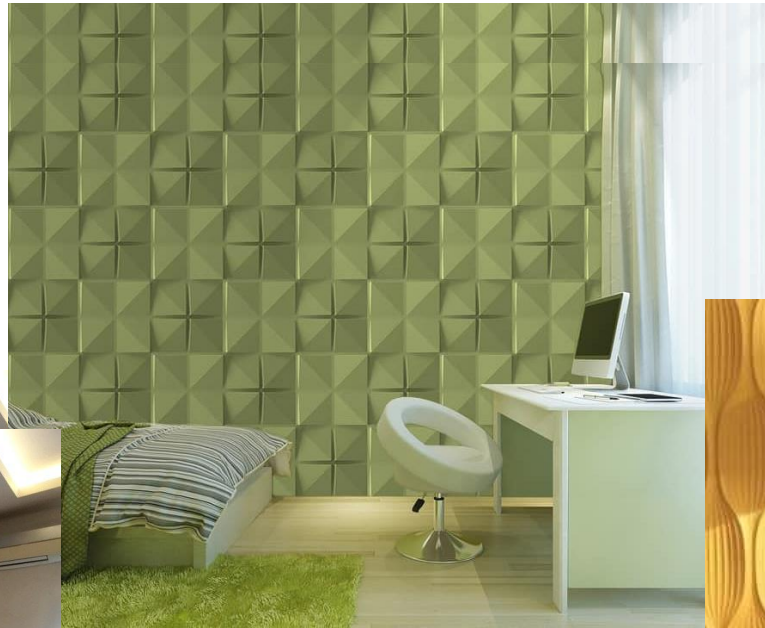

HYGIENIC & HASSLE FREE

Our Luxury 3D Wall Panels are made using the highest-grade PVC to ensure maximum durability.

Quick and easy self-installation using permanent or removable application methods so you can reimagine your space as many times as you wish – hassle-free!

Non-toxic, lead free and easily cleaned with non-abrasive cleaners, Abstract Wall's cladding solutions are great for ensuring the highest levels of hygiene.

STUNNING FEATURE WALLS

Suitable for residential, commercial and hospitality environments so you can create breathtaking spaces that wow your guests and clients alike.

Waterproof as well as fire, fade and UV resistant for a stunning, long-lasting solution.

Why not add some colour?

Our panels look stunning in their original state but if you fancy a more striking design, why not add some colour? Our panels work great with most emulsion paints so you can give your wall a totally unique finish.